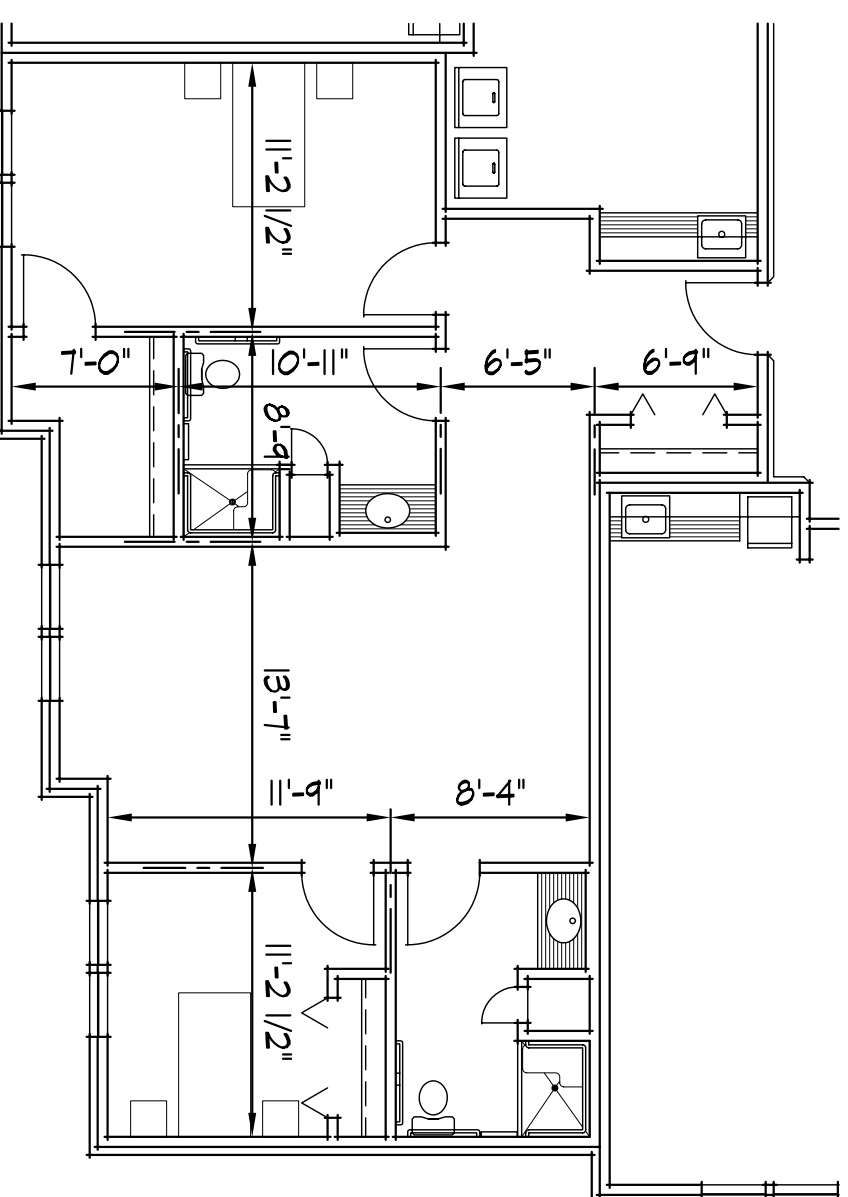

THIRD FLOOR PLAN
SCALE 1/8" = 1'-0"

MCI FLOOR PLAN
SCALE 1/8" = 1'-0"

AL1 FLOOR PLAN
SCALE 1/8" = 1'-0"

AL2 FLOOR PLAN
SCALE 1/8" = 1'-0"

AL3 FLOOR PLAN
SCALE 1/8" = 1'-0"

AL4 FLOOR PLAN
SCALE 1/8" = 1'-0"

amen asner
interior design

100 N. Charles Street,
Suite 910
Baltimore, Md
ph. 410.837.2767
fax. 410.783.6288
www.amenasner.com

THE LODGE AT OLD TRAIL
ALBEMARLE COUNTY, VIRGINIA

THIRD FLOOR PLAN

PROJECT ARCHITECT
RJJ JR