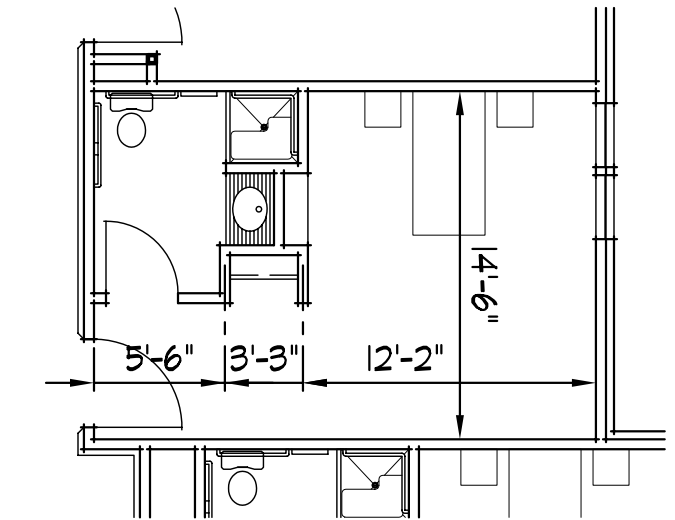

THIRD FLOOR PLAN
SCALE 1/8" = 1'-0"

MCI FLOOR PLAN
SCALE 1/8" = 1'-0"

AL1 FLOOR PLAN
SCALE 1/8" = 1'-0"

AL2 FLOOR PLAN
SCALE 1/8" = 1'-0"

AL3 FLOOR PLAN
SCALE 1/8" = 1'-0"

AL4 FLOOR PLAN
SCALE 1/8" = 1'-0"

amen asner
interior design

100 N. Charles Street,
Suite 910
Baltimore, Md
ph. 410.837.2767
fax. 410.783.6288
www.amenasner.com

THE LODGE AT OLD TRAIL
ALBEMARLE COUNTY, VIRGINIA

THIRD FLOOR PLAN

PROJECT ARCHITECT
RJJ JR