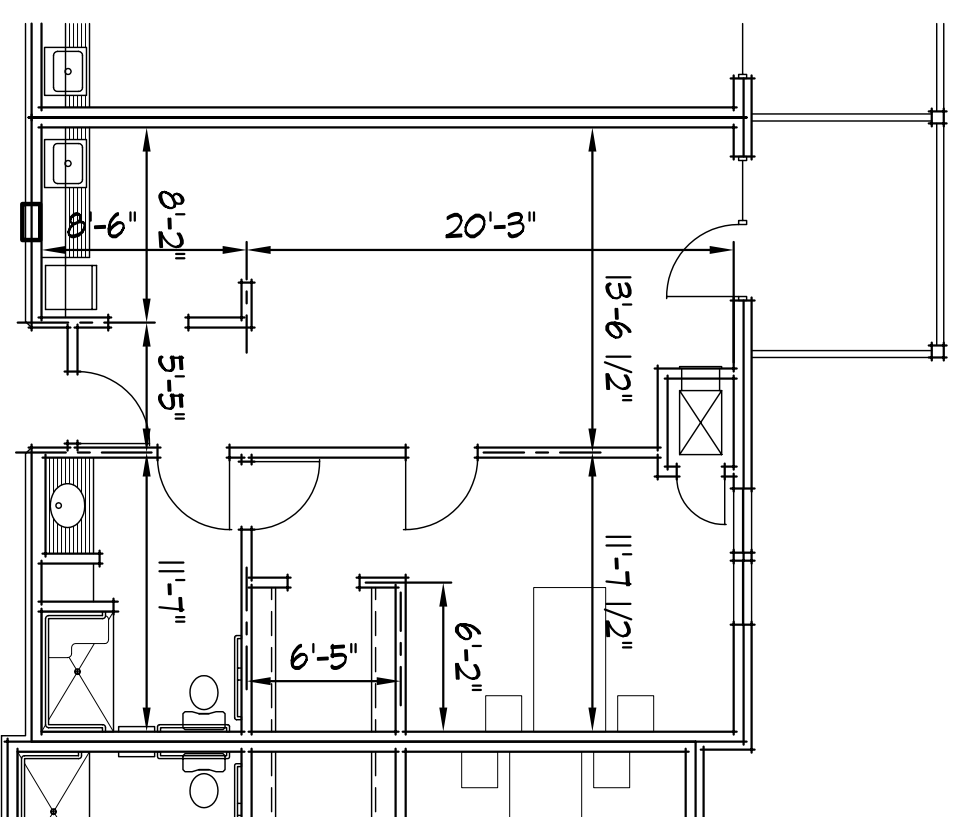

THIRD FLOOR PLAN
SCALE 1/8" = 1'-0"

MCI FLOOR PLAN
SCALE 1/8" = 1'-0"

AL1 FLOOR PLAN
SCALE 1/8" = 1'-0"

AL2 FLOOR PLAN
SCALE 1/8" = 1'-0"

AL3 FLOOR PLAN
SCALE 1/8" = 1'-0"

AL4 FLOOR PLAN
SCALE 1/8" = 1'-0"

amen asner
interior design

100 N. Charles Street,
Suite 910
Baltimore, Md
ph. 410.837.2767
fax. 410.783.6288
www.amenasner.com

THE LODGE AT OLD TRAIL
ALBEMARLE COUNTY, VIRGINIA

THIRD FLOOR PLAN

PROJECT ARCHITECT
RJJ JR