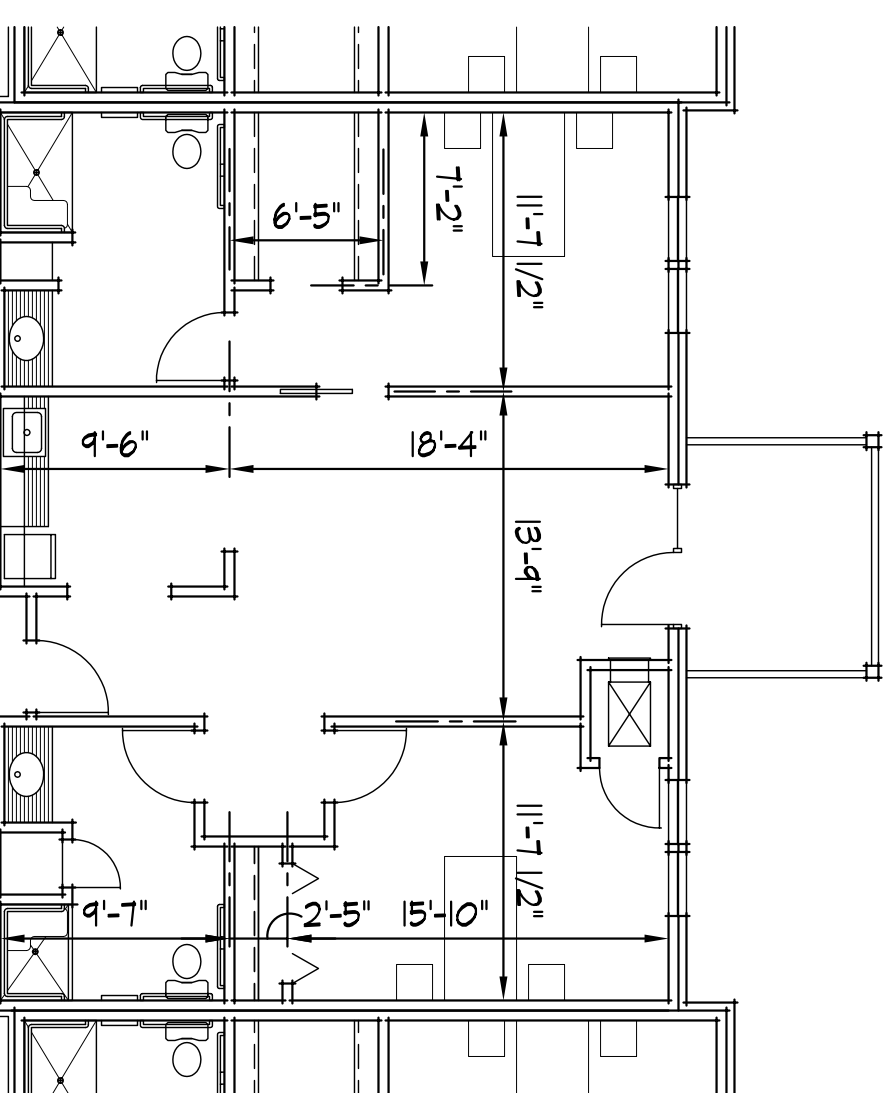

THIRD FLOOR PLAN
SCALE 1/8" = 1'-0"

MCI FLOOR PLAN
SCALE 1/8" = 1'-0"

AL1 FLOOR PLAN
SCALE 1/8" = 1'-0"

AL2 FLOOR PLAN
SCALE 1/8" = 1'-0"

AL3 FLOOR PLAN
SCALE 1/8" = 1'-0"

AL4 FLOOR PLAN
SCALE 1/8" = 1'-0"

amen asner
interior design

100 N. Charles Street,
Suite 910
Baltimore, Md
ph. 410.837.2767
fax. 410.783.6288
www.amenasner.com

THE LODGE AT OLD TRAIL
ALBEMARLE COUNTY, VIRGINIA

THIRD FLOOR PLAN

PROJECT ARCHITECT
RJJ JR