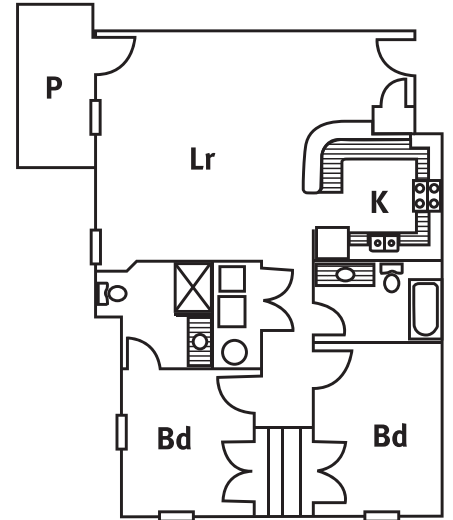

OLD TRAIL VILLAGE

APARTMENTS

2 Bedroom with 2 Balconies:

211: \$2130

2 Bedroom With Balcony:

- 201: Leased
- 203: \$1175
- 204: \$1195
- 205: \$1175
- 206: \$1195
- 207: Leased
- 208: \$1195
- 209: Leased
- 301: Leased
- 303: \$1225
- 304: \$1245
- 305: \$1225
- 306: \$1245
- 307: \$1225
- 308: \$1245
- 309: \$1300

2 Bedroom With Balcony:

213: \$1125
214*: \$1195

*Almost exactly the same floor plan as 213

2 Bedroom With Balcony:

215: \$1395
216: \$1395

3 Bedroom Townhome:

219: \$2200

220: \$2100