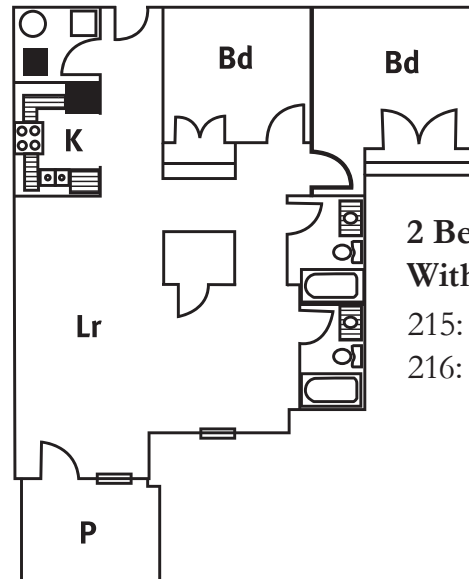

OLD TRAIL VILLAGE

APARTMENTS

2 Bedroom with 2 Balconies:

211: \$2130

2 Bedroom With Balcony:

- 201: Leased
- 203: \$1175
- 204: \$1195
- 205: \$1175
- 206: \$1195
- 207: Leased
- 208: \$1195
- 209: Leased
- 301: Leased
- 303: \$1225
- 304: \$1245
- 305: \$1225
- 306: \$1245
- 307: \$1225
- 308: \$1245
- 309: \$1300

2 Bedroom With Balcony:

213: \$1125
214*: \$1195

*Almost exactly the same floor plan as 213

2 Bedroom With Balcony:

215: \$1395
216: \$1395

3 Bedroom Townhome:

219: \$2200

220: \$2100