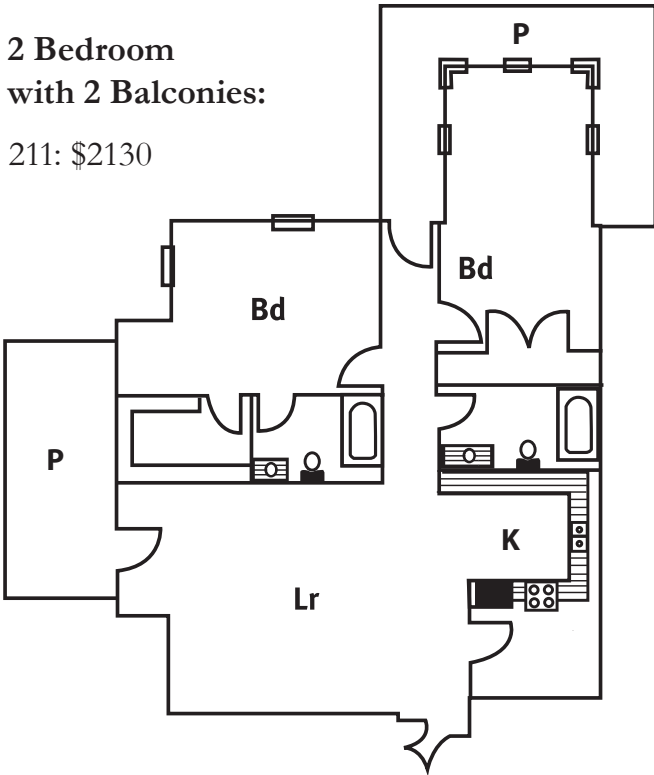

OLD TRAIL VILLAGE

APARTMENTS

2 Bedroom with 2 Balconies:

211: \$2130

2 Bedroom With Balcony:

- 201: Leased
- 203: \$1175
- 204: \$1195
- 205: \$1175
- 206: \$1195
- 207: Leased
- 208: \$1195
- 209: Leased
- 301: Leased
- 303: \$1225
- 304: \$1245
- 305: \$1225
- 306: \$1245
- 307: \$1225
- 308: \$1245
- 309: \$1300

2 Bedroom With Balcony:

213: \$1125
214*: \$1195

*Almost exactly the same floor plan as 213

2 Bedroom With Balcony:

215: \$1395
216: \$1395

3 Bedroom Townhome:

219: \$2200

220: \$2100